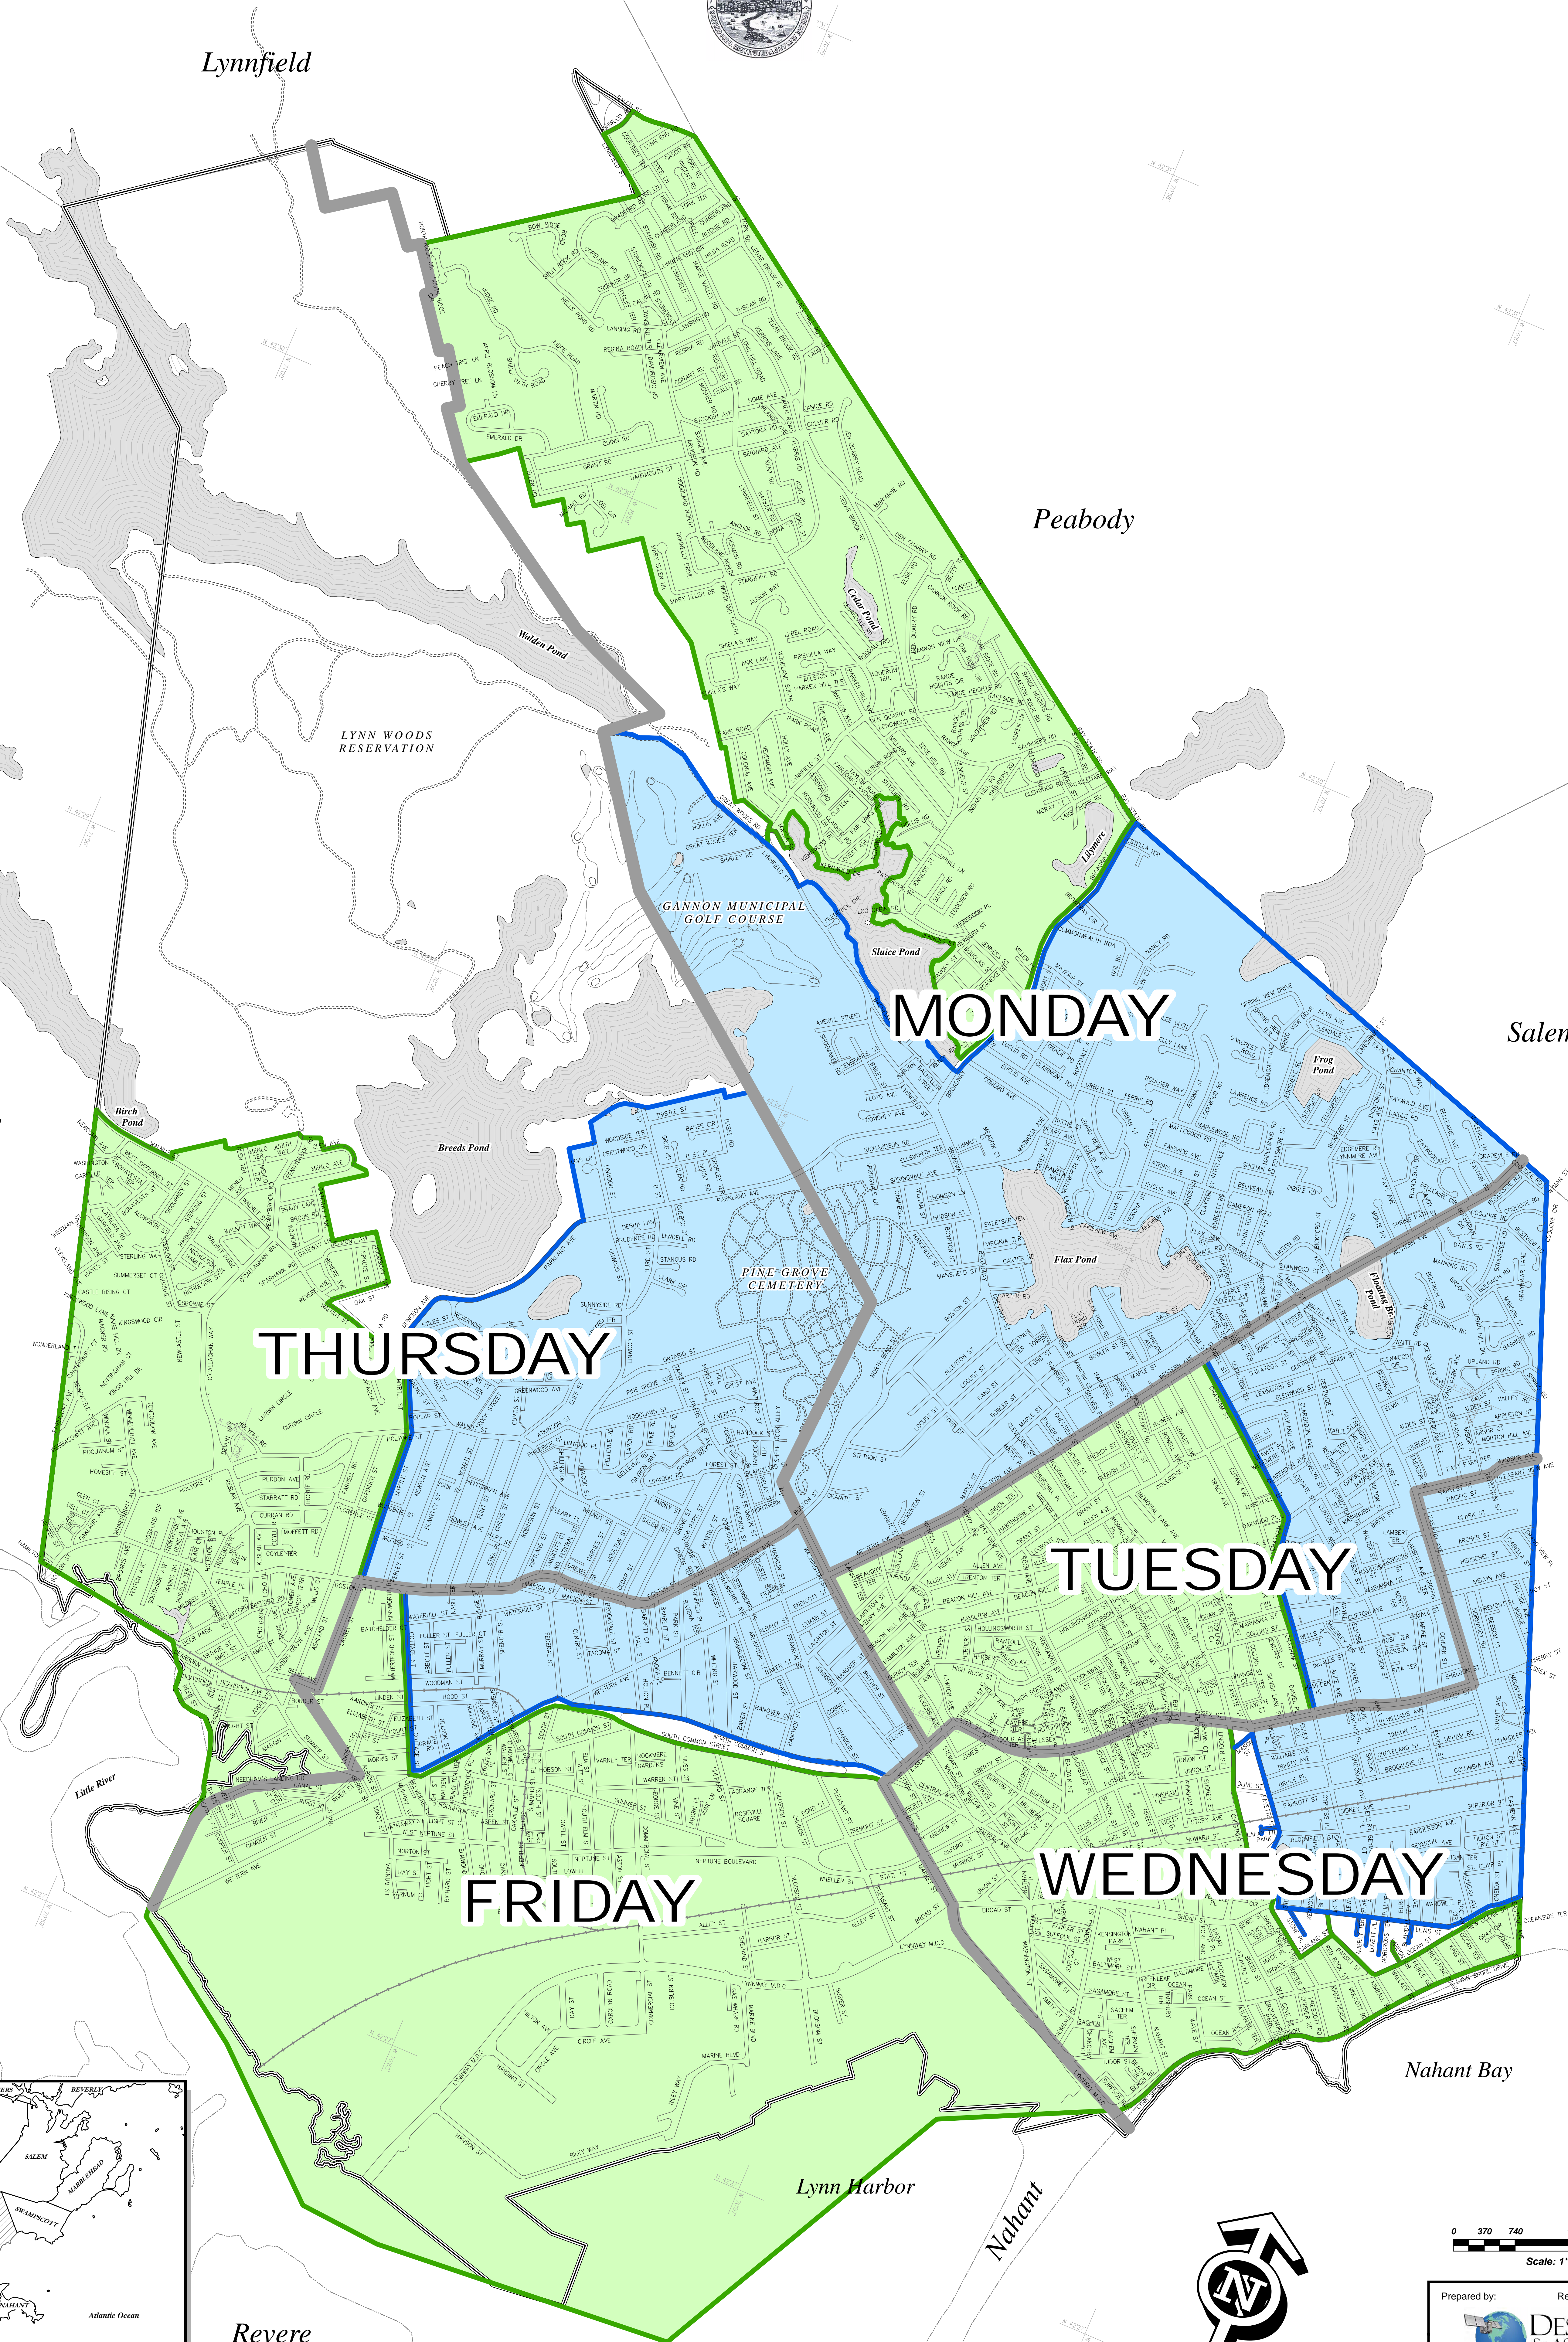

RECYCLING SCHEDULE

City of Lynn, Massachusetts

Lynnfield

Peabody

Salem

Saugus

Swampscott

Nahant Bay

Lynn Harbor

Revere

Locus Map

MONDAY

THURSDAY

TUESDAY

FRIDAY

WEDNESDAY