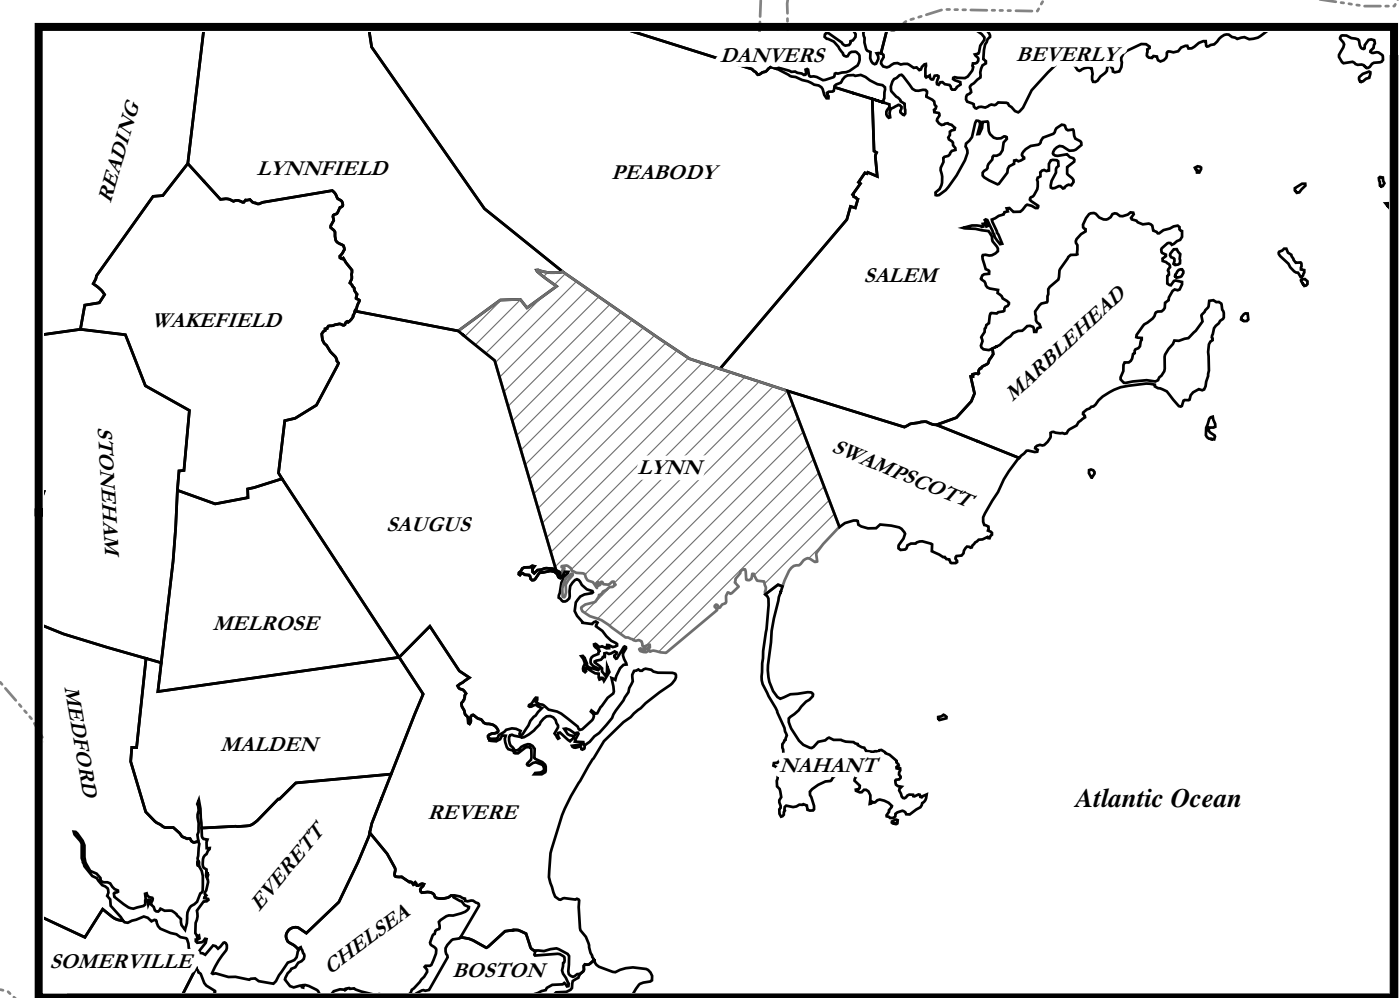

RECYCLING SCHEDULE

City of Lynn, Massachusetts

Lynnfield

Peabody

Salem

Saugus

Swampscott

Nahant Bay

Lynn Harbor

Revere

Locus Map

MONDAY

THURSDAY

TUESDAY

FRIDAY

WEDNESDAY